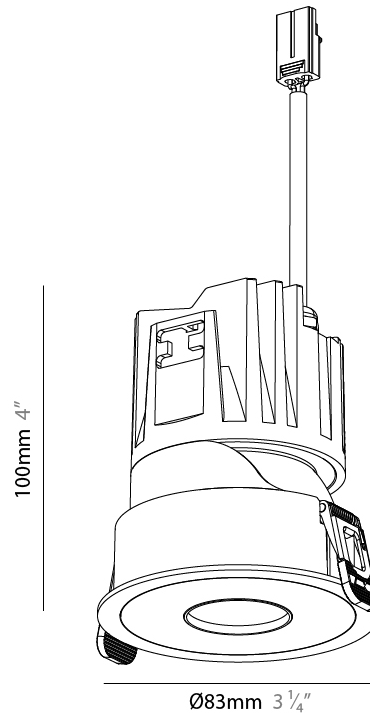

GENERAL

Series: Bioniq Evo Round Pinhole
Partner: Prolicht
Division: Architectural
Installation: Recessed
Product Type: Downlight
Mounting Location: Ceiling
Light Distribution: Adjustable / Direct

PHYSICAL

Shape: Round
Diameter (mm): 83
Diameter (in): 3 1/4
Height (mm): 100
Depth (mm): 105
Height (in): 4
Depth (in): 4 1/8
Ceiling Thickness (mm): 2 - 20
Ceiling Thickness (in): 1/16 - 1 1/8
Weight (kg): 0.4
Fixture Finish: [BLK / WHI](#)
Fixture Material: Extruded Aluminum
Cut-out Measurements: Dia. 75mm/2 15/16"

ELECTRICAL

Lamp Type: LED (Zhaga Standard)
Input Wattage (W): 13
Total Output Wattage (W): 11.8
Dimming: Non-dimming / DALI Dimming / MATTER Dimming
Driver Included: No
Driver Location: Remote
Driver Type: Constant Current - Universal
Driver Class: Class 2
Constant Current (MA): 350mA
Upon Request: 0-10V Dimming / Phase Dimming

LED

Color Temperature (°K): [2400 / 2700 / 3000 / 3500 / 4000](#)
Max. Delivered Lumen (lm): Max 698
Nominal Lumen (lm): Max 1231
CRI: >90 CRI
Efficiency (%): 53.8
Lamp Life (hrs): 50000

OPTICAL

Beam Angle: 20 / 26 / 32
Adjustability: Rotational 350° / Tilt 30°

RATINGS AND CERTIFICATIONS

Certified By: Certified for North American Standards
IP rating: IP65
Glare Rating: ≤ 10