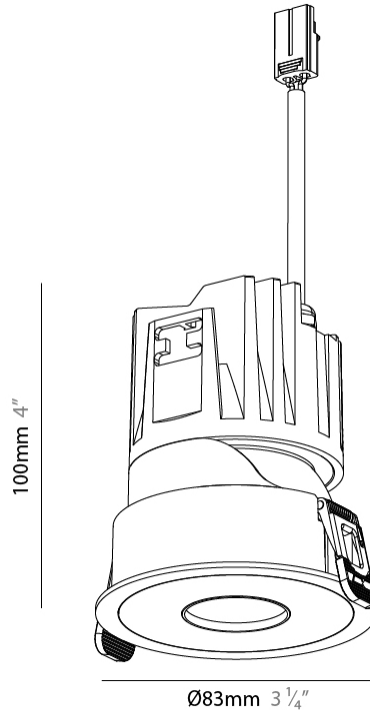

GENERAL

Series: Bioniq Evo Round Pinhole
Partner: Prolicht
Division: Architectural
Installation: Recessed
Product Type: Downlight
Mounting Location: Ceiling
Light Distribution: Adjustable / Direct

PHYSICAL

Shape: Round
Diameter (mm): 83
Diameter (in): 3 1/4
Height (mm): 100
Depth (mm): 105
Height (in): 4
Depth (in): 4 1/8
Ceiling Thickness (mm): 2 - 20
Ceiling Thickness (in): 1/16 - 1 1/8
Weight (kg): 0.4
Fixture Finish: SSR / BKV / CWI / CRY / HAB / UFT / ITA / RUA / FTG / MYG / LOD / PUS / FRO / FUP / KIA / POP / BLS / SPG / MEY / GOH / CHC / COM / ABZ / JAG / OBR / MOS / ROR
Fixture Material: Extruded Aluminum
Cut-out Measurements: Ø 75mm/2 15/16"

ELECTRICAL

Lamp Type: LED (Zhaga Standard)
Input Wattage (W): 13
Total Output Wattage (W): 11.8
Dimming: Non-dimming / DALI Dimming / MATTER Dimming
Driver Included: No
Driver Location: Remote
Driver Type: Constant Current - Universal
Driver Class: Class 2
Constant Current (MA): 350mA
Upon Request: 0-10V Dimming / Phase Dimming

LED

Color Temperature (*K): 2400 / 2700 / 3000 / 3500 / 4000
Max. Delivered Lumen (lm): Max 698
Nominal Lumen (lm): Max 1231
CRI: >90 CRI
Efficiency (%): 53.8
Lamp Life (hrs): 50000

OPTICAL

Beam Angle: 10
Adjustability: Rotational 350° / Tilt 30°

RATINGS AND CERTIFICATIONS

Certified By: Certified for North American Standards
IP rating: IP65
Glare Rating: ≤ 10